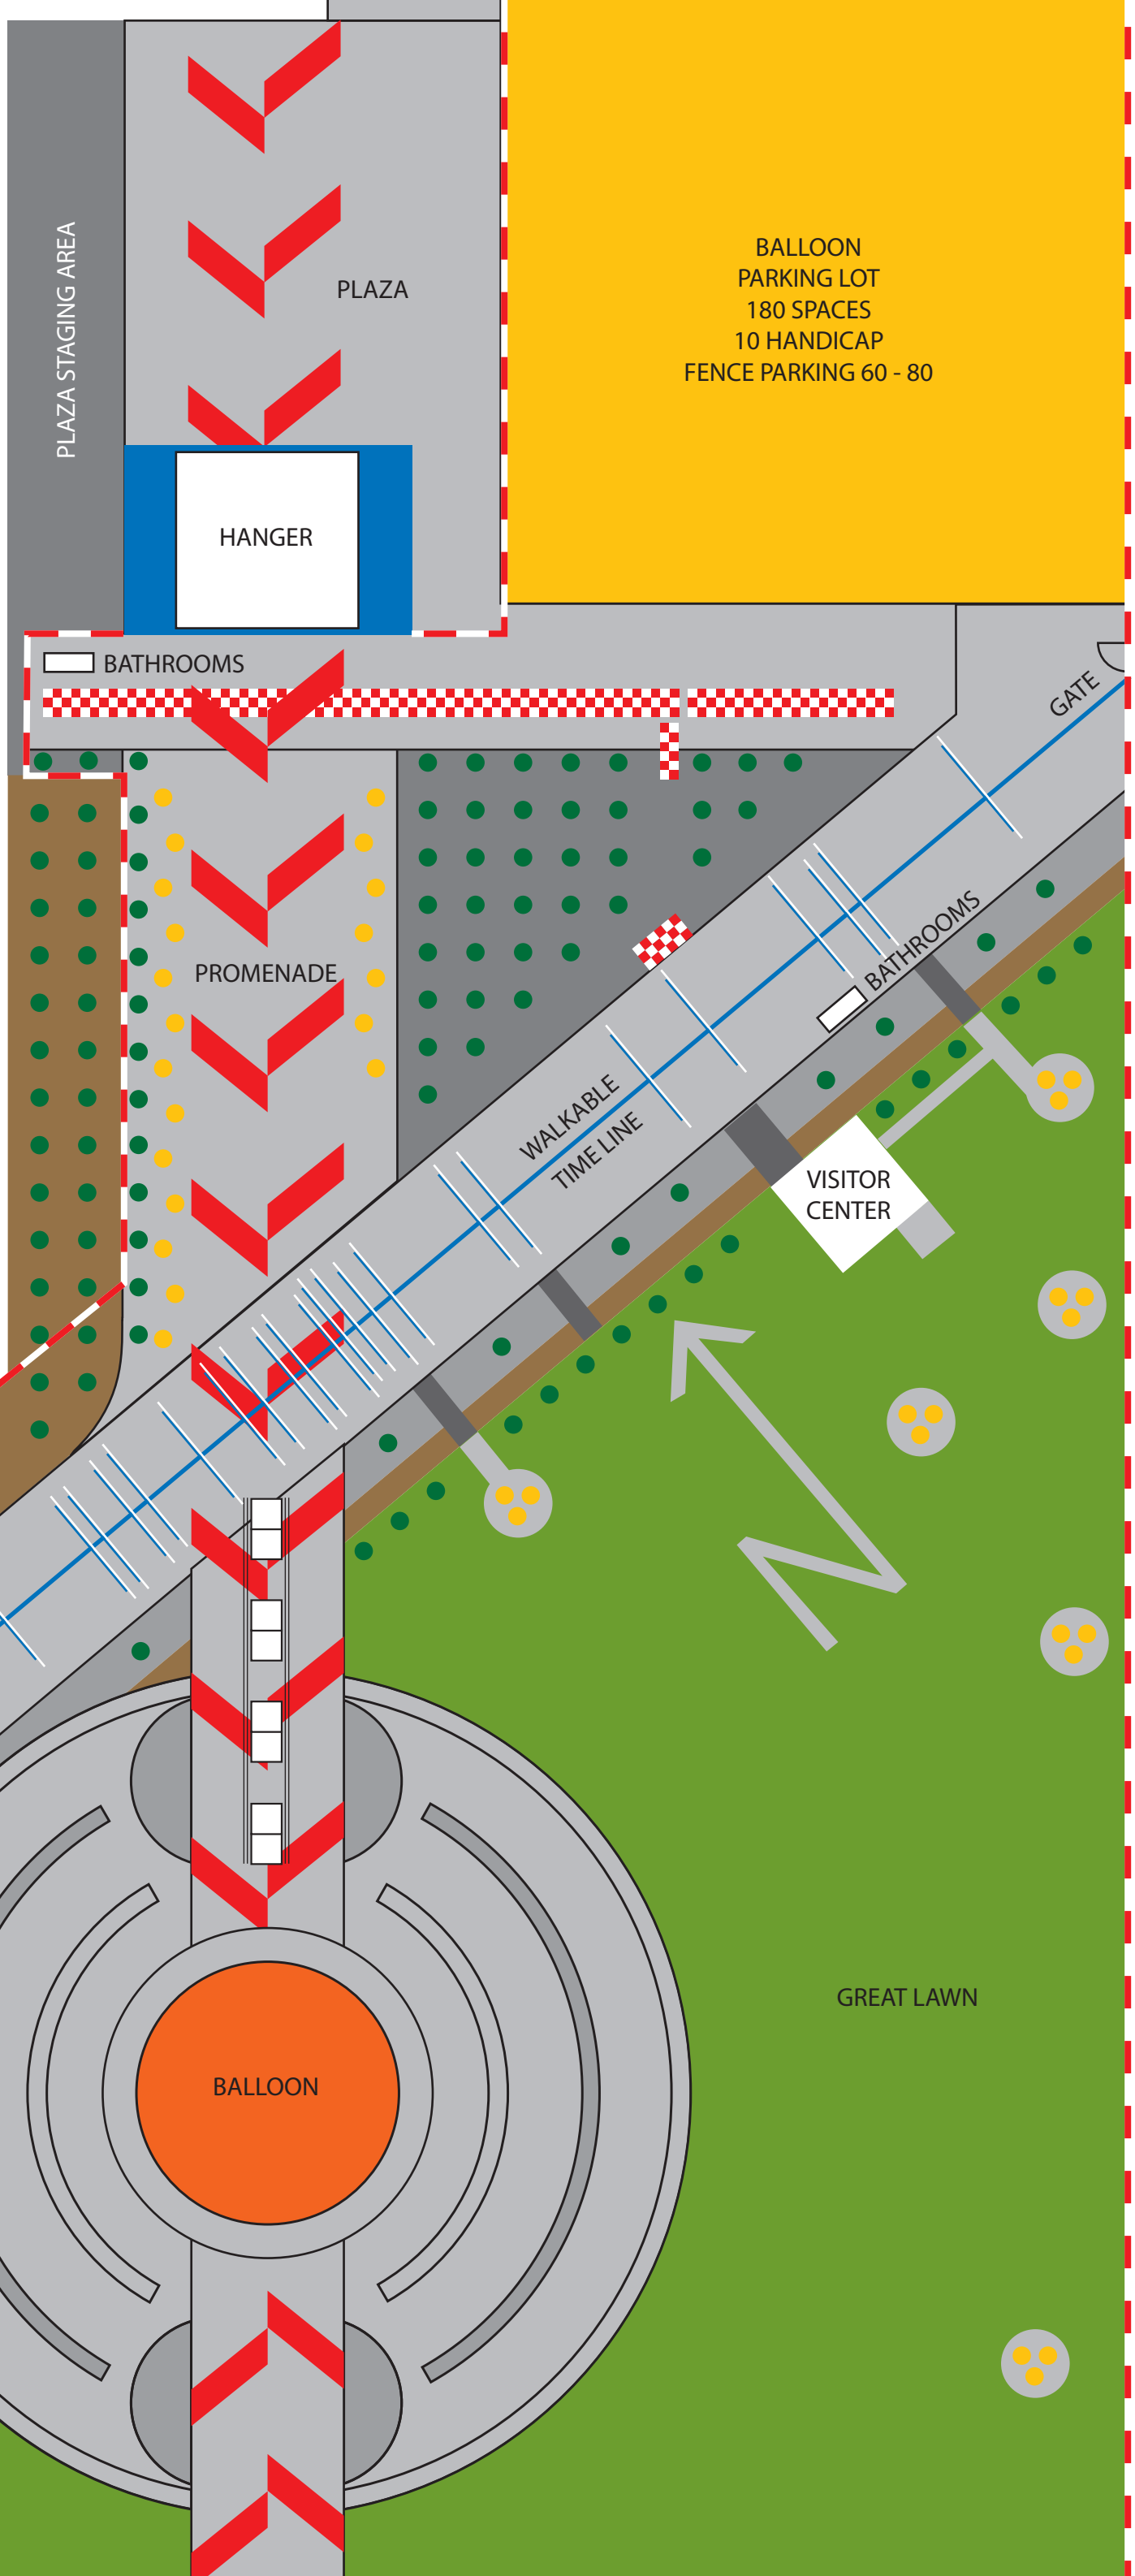

HANGER INTERIOR
78' X 81'

PLAZA
123' X 190'

PLAZA STAGING AREA
50' X 271'

PROMENADE
(BETWEEN BENCHES)
76' (WIDE) X
227' (EAST SIDE)
327' (WEST SIDE)

WALKABLE TIME LINE
817' X 72'

● TABLE W/ UMBRELLA

● TREE

--- FENCE

SCALE (.015" = 1 FT)

1-SQ YRD. □

5-SQ YRDS. □

10-SQ YRDS. □

731'

209'

214'

336'